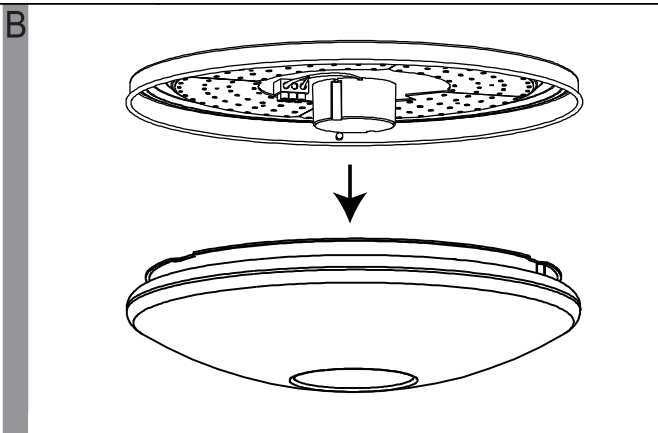

EGLO LED Ceiling Lamp

Art.-Nr.: 95971/95972

J

	Higher Kelvin	Higher lumen
Lower lumen	[*] [▲]	[*] [OFF] OFF
Lower Kelvin	[—] [←]	[*] [ON] ON
10% of the lumen	[10%]	[*] [100%] 100% of the lumen
25% of the lumen	[25%]	[*] [3S] 3S constant pushing for memory current temperature
Bulb	[💡]	[*] [D1] 50% of the lumen
Candle	[🕯️]	[*] [D2] 3S constant pushing for memory current temperature
Snowflake	[❄️]	[*] [RESET] Back to original set
		[*] [Sun] Sun