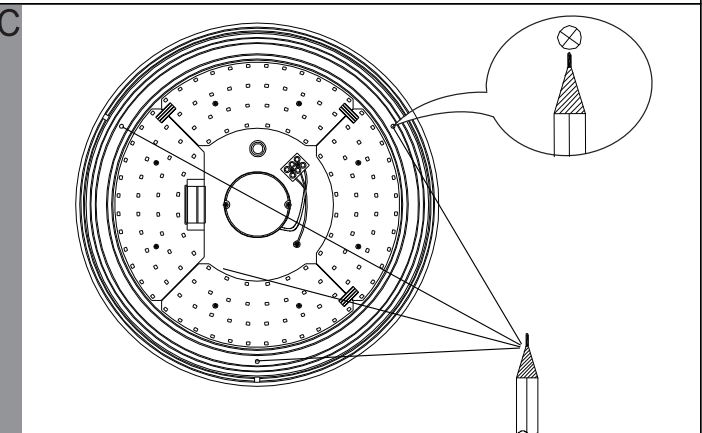

EGLO LED Ceiling Lamp

Art.-Nr.: 95971/95972

J

	Higher Kelvin	Higher lumen
Lower lumen	[*] [▲]	[*] [OFF] OFF
Lower Kelvin	[—] [←]	[*] [ON] ON
10% of the lumen	[10%]	[*] [100%] 100% of the lumen
25% of the lumen	[25%]	[*] [3S] 3S constant pushing for memory current temperature
Bulb	[💡]	[*] [D1] 50% of the lumen
Candle	[🕯️]	[*] [D2] 3S constant pushing for memory current temperature
Snowflake	[❄️]	[*] [RESET] Back to original set
		[*] [Sun] Sun