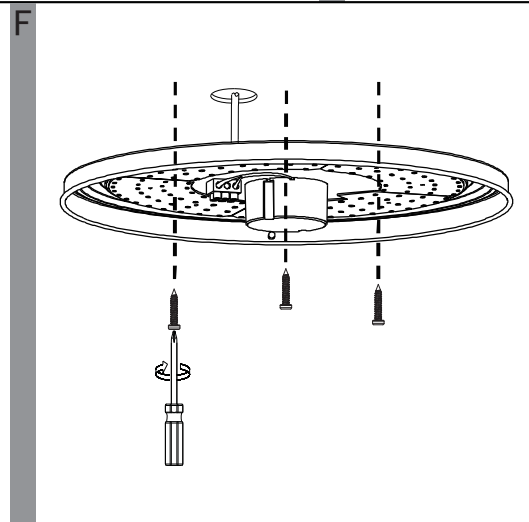

EGLO LED Ceiling Lamp

Art.-Nr.: 95971/95972

J

	Higher Kelvin	Higher lumen
Lower lumen	[*] [▲]	[*] [OFF] OFF
Lower Kelvin	[—] [←]	[*] [ON] ON
10% of the lumen	[10%]	[*] [100%] 100% of the lumen
25% of the lumen	[25%]	[*] [3S] 3S constant pushing for memory current temperature
Bulb	[💡]	[*] [D1] 50% of the lumen
Candle	[🕯️]	[*] [D2] 3S constant pushing for memory current temperature
Snowflake	[❄️]	[*] [RESET] Back to original set
		[*] [Sun] Sun