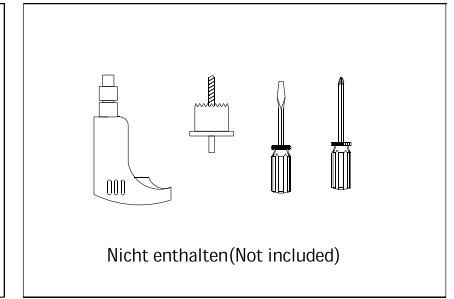

EGLO LED Ceiling Lamp

Art.-Nr.: 95971/95972

J

	Higher Kelvin	Higher lumen
Lower lumen	[*] [▲]	[*] [OFF] OFF
Lower Kelvin	[—] [←]	[*] [ON] ON
10% of the lumen	[10%]	[*] [100%] 100% of the lumen
25% of the lumen	[25%]	[*] [3S] 3S constant pushing for memory current temperature
Bulb	[💡]	[*] [D1] 50% of the lumen
Candle	[🕯️]	[*] [D2] 3S constant pushing for memory current temperature
Snowflake	[❄️]	[*] [RESET] Back to original set
		[*] [Sun] Sun