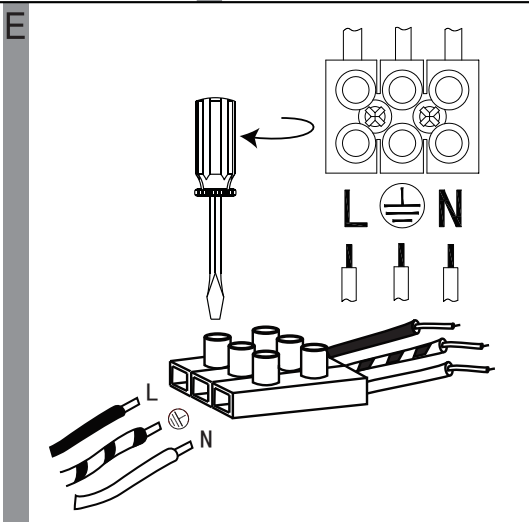

EGLO LED Ceiling Lamp

Art.-Nr.: 95971/95972

J

	Higher Kelvin	Higher lumen
Lower lumen	[*] [▲]	[*] [OFF] OFF
Lower Kelvin	[—] [←]	[*] [ON] ON
10% of the lumen	[10%]	[*] [100%] 100% of the lumen
25% of the lumen	[25%]	[*] [3S] 3S constant pushing for memory current temperature
Bulb	[💡]	[*] [D1] 50% of the lumen
Candle	[🕯️]	[*] [D2] 3S constant pushing for memory current temperature
Snowflake	[❄️]	[*] [RESET] Back to original set
		[*] [Sun] Sun