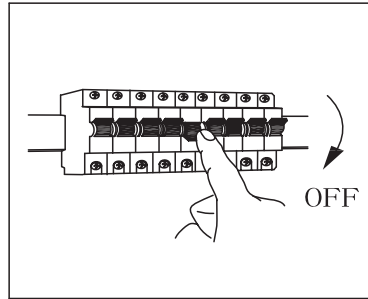

EGLO LED Ceiling Lamp

Art.-Nr.: 95971/95972

J

	Higher Kelvin	Higher lumen
Lower lumen	[*] [▲]	[*] [OFF] OFF
Lower Kelvin	[—] [←]	[*] [ON] ON
10% of the lumen	[10%]	[*] [100%] 100% of the lumen
25% of the lumen	[25%]	[*] [3S] 3S constant pushing for memory current temperature
Bulb	[💡]	[*] [D1] 50% of the lumen
Candle	[🕯️]	[*] [D2] 3S constant pushing for memory current temperature
Snowflake	[❄️]	[*] [RESET] Back to original set
		[*] [Sun] Sun