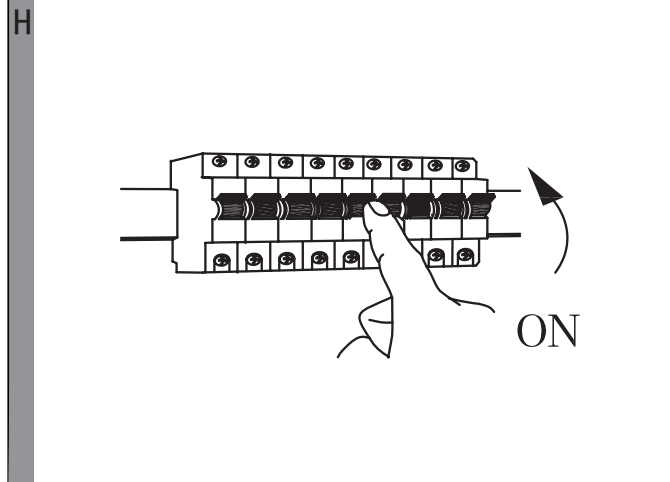

EGLO LED Ceiling Lamp

Art.-Nr.: 95971/95972

J

	Higher Kelvin	Higher lumen
Lower lumen	[*] [▲]	[*] [OFF] OFF
Lower Kelvin	[—] [←]	[*] [ON] ON
10% of the lumen	[10%]	[*] [100%] 100% of the lumen
25% of the lumen	[25%]	[*] [3S] 3S constant pushing for memory current temperature
Bulb	[💡]	[*] [D1] 50% of the lumen
Candle	[🕯️]	[*] [D2] 3S constant pushing for memory current temperature
Snowflake	[❄️]	[*] [RESET] Back to original set
		[*] [Sun] Sun