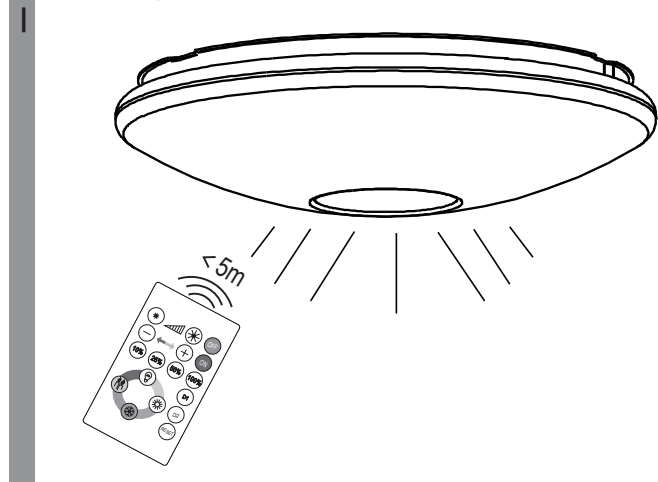

EGLO LED Ceiling Lamp

Art.-Nr.: 95971/95972

J

	Higher Kelvin	Higher lumen
Lower lumen	[*] [▲]	[*] [OFF] OFF
Lower Kelvin	[—] [←]	[*] [ON] ON
10% of the lumen	[10%]	[*] [100%] 100% of the lumen
25% of the lumen	[25%]	[*] [3S] 3S constant pushing for memory current temperature
Bulb	[💡]	[*] [D1] 50% of the lumen
Candle	[🕯️]	[*] [D2] 3S constant pushing for memory current temperature
Snowflake	[❄️]	[*] [RESET] Back to original set
		[*] [Sun] Sun