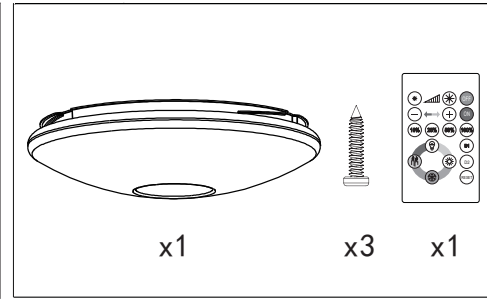

EGLO LED Ceiling Lamp

Art.-Nr.: 95971/95972

J

	Higher Kelvin	Higher lumen
Lower lumen	[*] [▲]	[*] [OFF] OFF
Lower Kelvin	[—] [←]	[*] [ON] ON
10% of the lumen	[10%]	[*] [100%] 100% of the lumen
25% of the lumen	[25%]	[*] [3S] 3S constant pushing for memory current temperature
Bulb	[💡]	[*] [D1] 50% of the lumen
Candle	[🕯️]	[*] [D2] 3S constant pushing for memory current temperature
Snowflake	[❄️]	[*] [RESET] Back to original set
		[*] [Sun] Sun