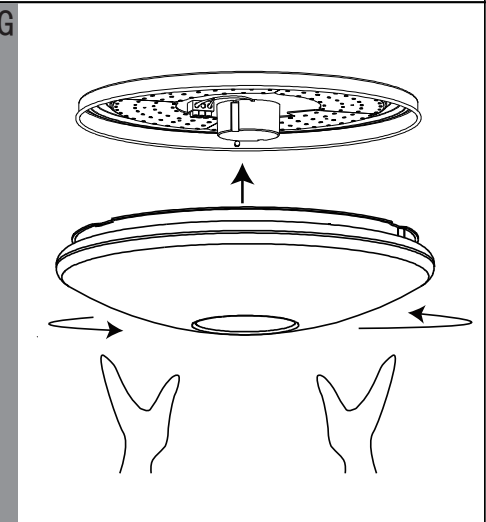

EGLO LED Ceiling Lamp

Art.-Nr.: 95971/95972

J

	Higher Kelvin	Higher lumen
Lower lumen	[*] [▲]	[*] [OFF] OFF
Lower Kelvin	[—] [←]	[*] [ON] ON
10% of the lumen	[10%]	[*] [100%] 100% of the lumen
25% of the lumen	[25%]	[*] [3S] 3S constant pushing for memory current temperature
Bulb	[💡]	[*] [D1] 50% of the lumen
Candle	[🕯️]	[*] [D2] 3S constant pushing for memory current temperature
Snowflake	[❄️]	[*] [RESET] Back to original set
		[*] [Sun] Sun